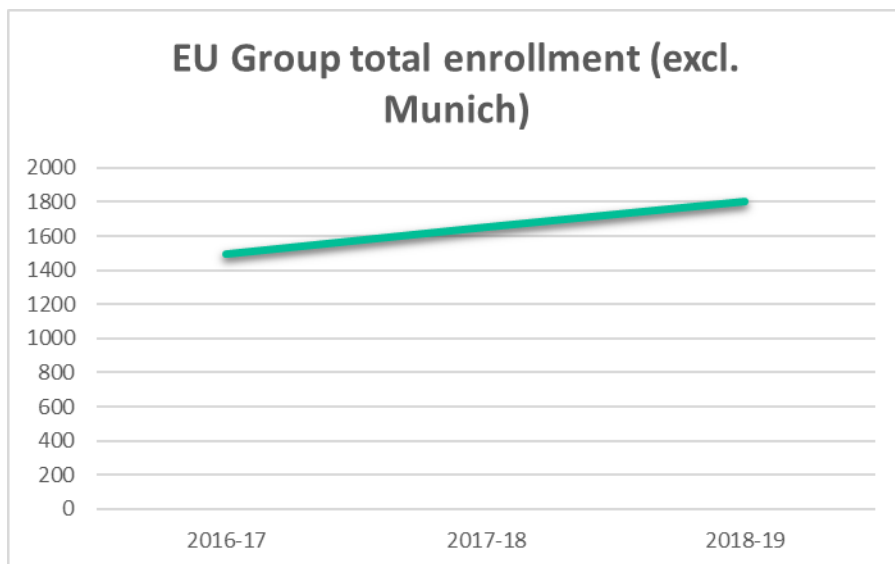

STUDENT ACHIEVEMENT DATA 2019

ACBSP accredited programs

Note: Munich campus does not deliver programs accredited by ACBSP

PROGRAM LEVEL	INDICATOR	RESULT 2018-2019 AY
Undergraduate	Program Completion Rate	88%
	6-months Employment Rate	29%
Graduate	Program Completion Rate	80%
	6-months Employment Rate	60%