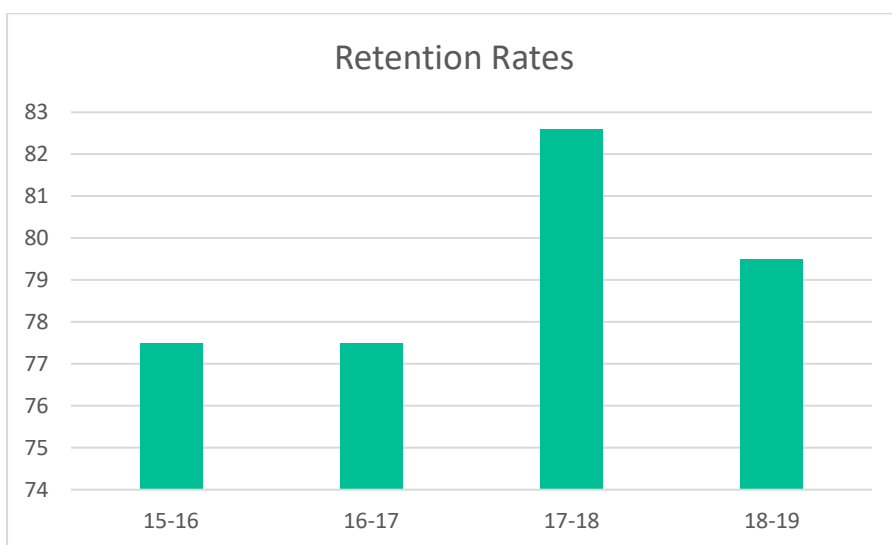

STUDENT ACHIEVEMENT DATA 2019

ACBSP accredited programs

Note: Munich campus does not deliver programs accredited by ACBSP

PROGRAM LEVEL	INDICATOR	RESULT 2018-2019 AY
Undergraduate	Program Completion Rate	88%
	6-months Employment Rate	29%
Graduate	Program Completion Rate	80%
	6-months Employment Rate	60%